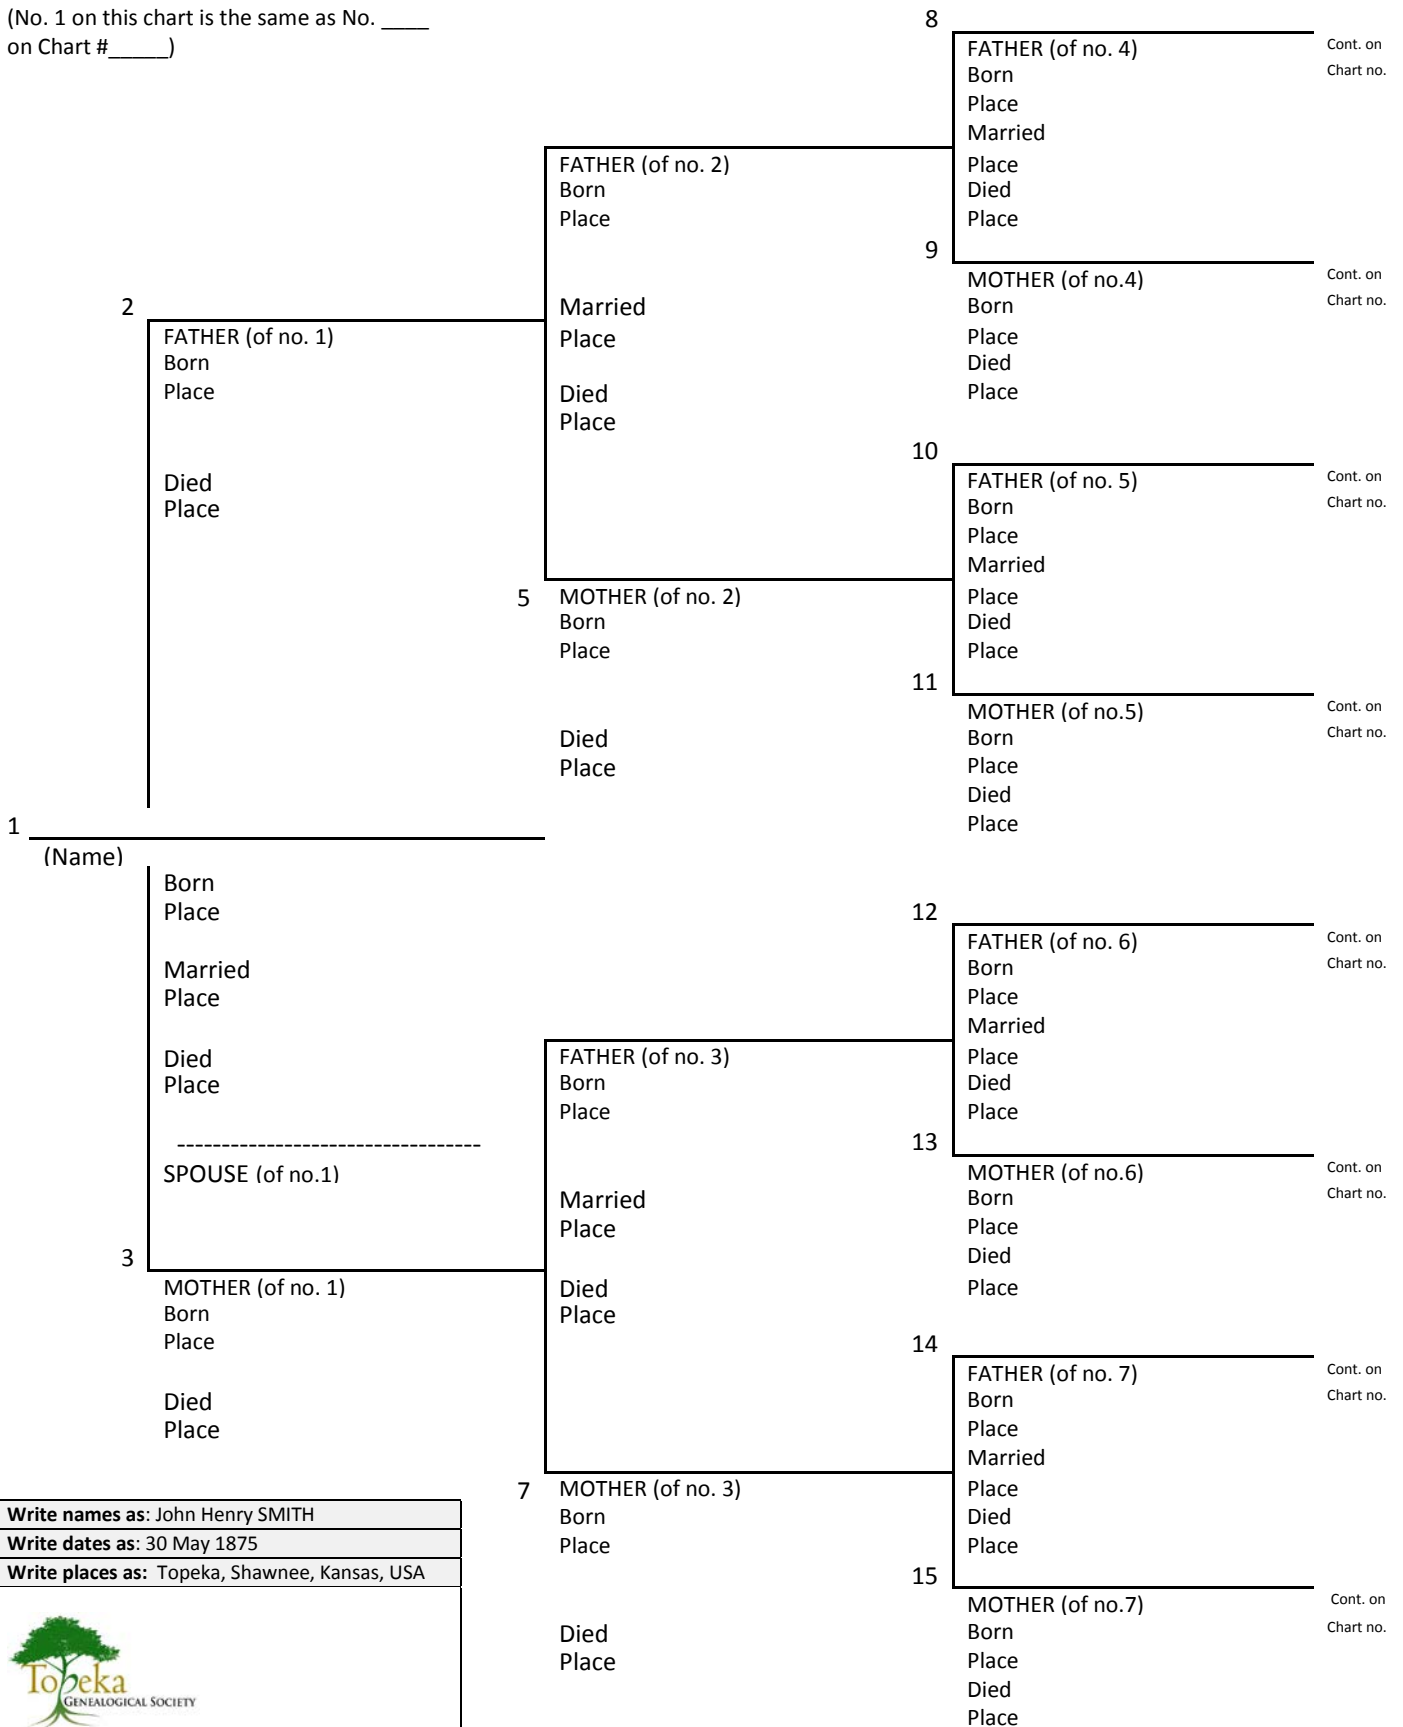

Pedigree Chart

Chart no. ____

(No. 1 on this chart is the same as No. ____
on Chart # ____)

Write names as: John Henry SMITH
Write dates as: 30 May 1875
Write places as: Topeka, Shawnee, Kansas, USA
